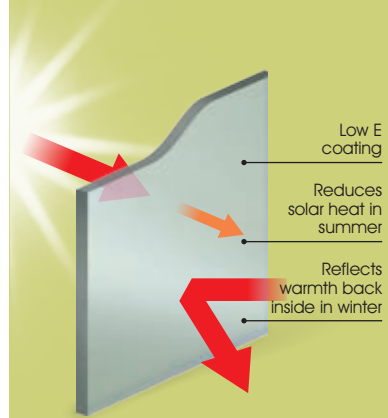

Affordable energy efficient glass with active insulation technology

Energy

SmartGlass™